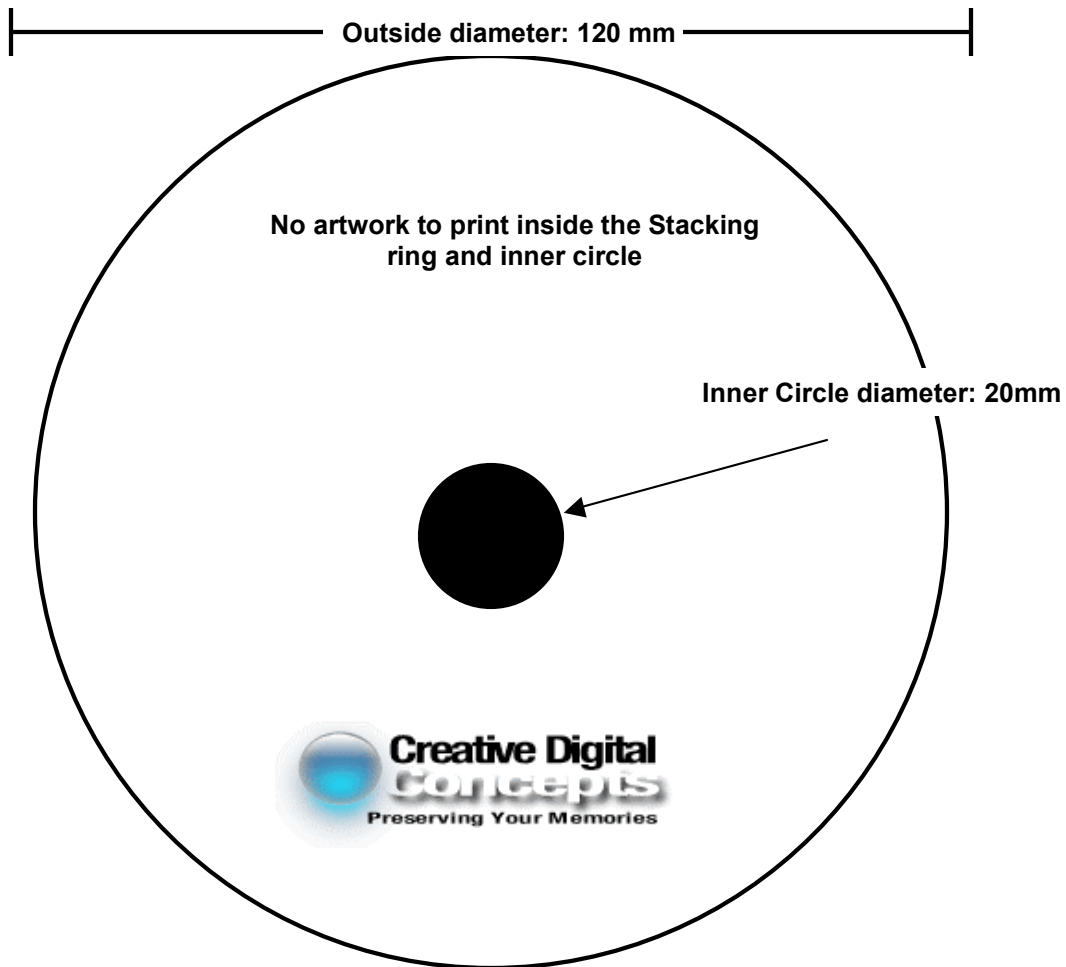

DVD / CD Duplication Artwork Specifications for Disc Face

Disc Face Specifications:

Outside diameter: 120 mm
Inner Circle diameter: 20mm

Format: TIFF or JPEG (RGB color)
SIZE: 120 mm x120 mm (4.7244" x 4.7244")
with no margins, preferably circular.

Requirements:

1. Disc is clearly marked with company name, job title and PO#
2. The list of fonts and other info must be saved on disc
3. All artwork designed should be created at a resolution of 300+ dpi
4. All EPS & TIFF files must be included on disc
5. The file should to size